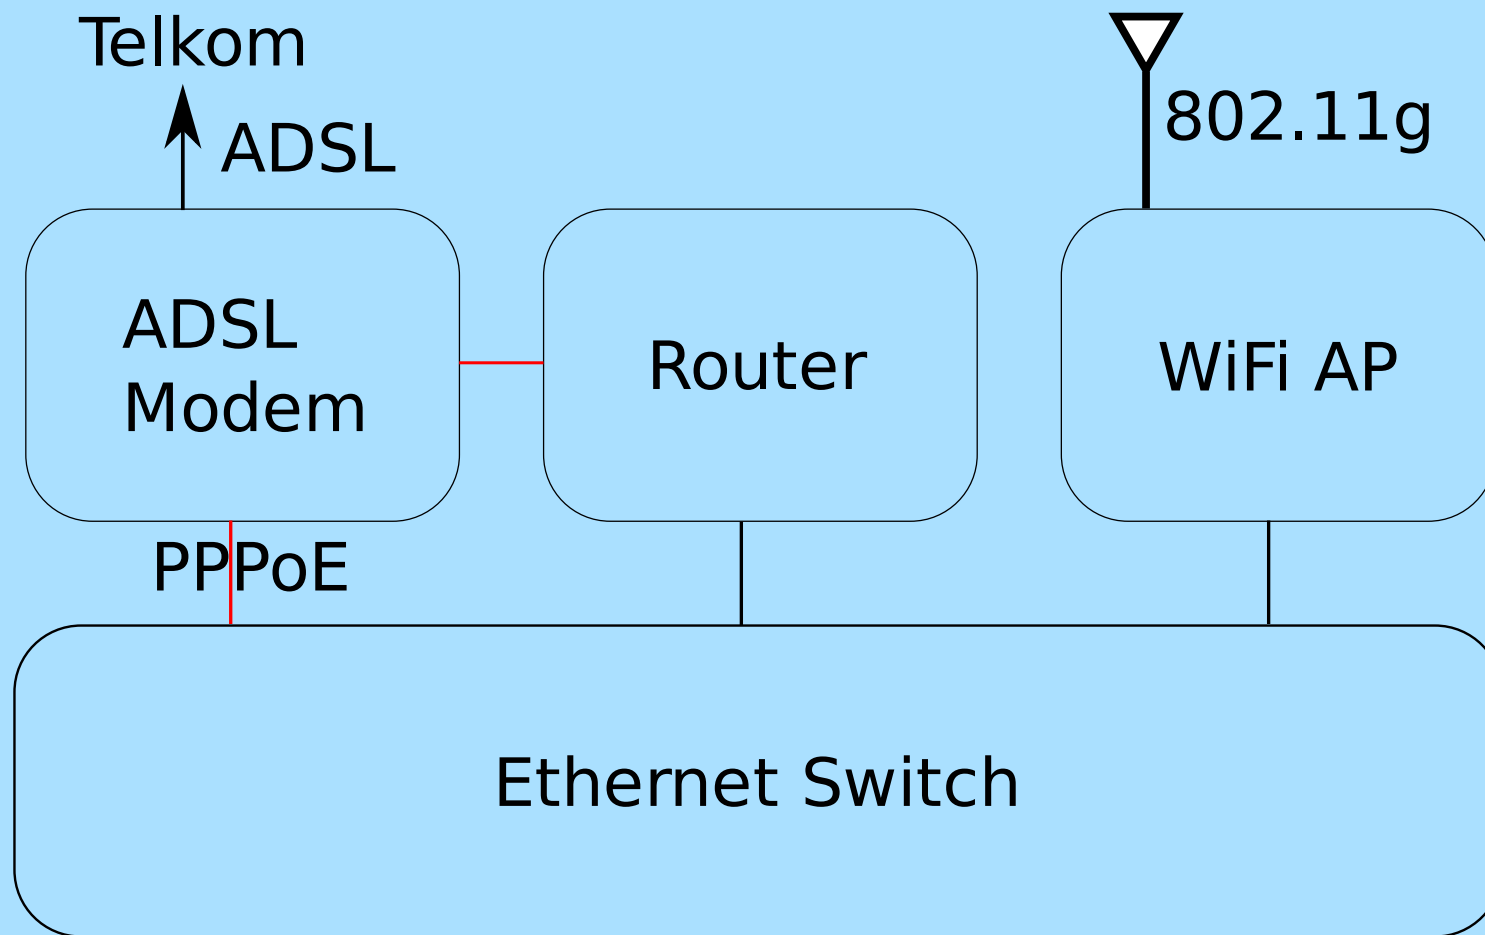

ADSL Router: